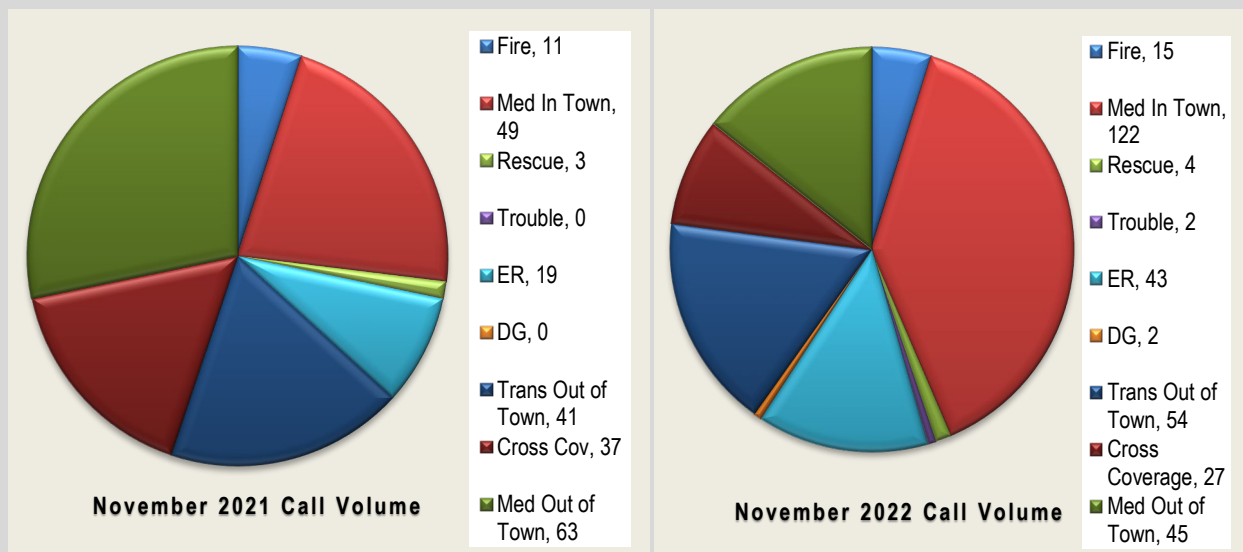

Kitimat Fire & Ambulance Service

NOVEMBER 2022

NOVEMBER 2021/2022 monthly call volume at a glance

2020, 2021, 2022 YTD NOV TOTAL CALLS

Kitimat Fire & Ambulance Service

NOVEMBER 2022