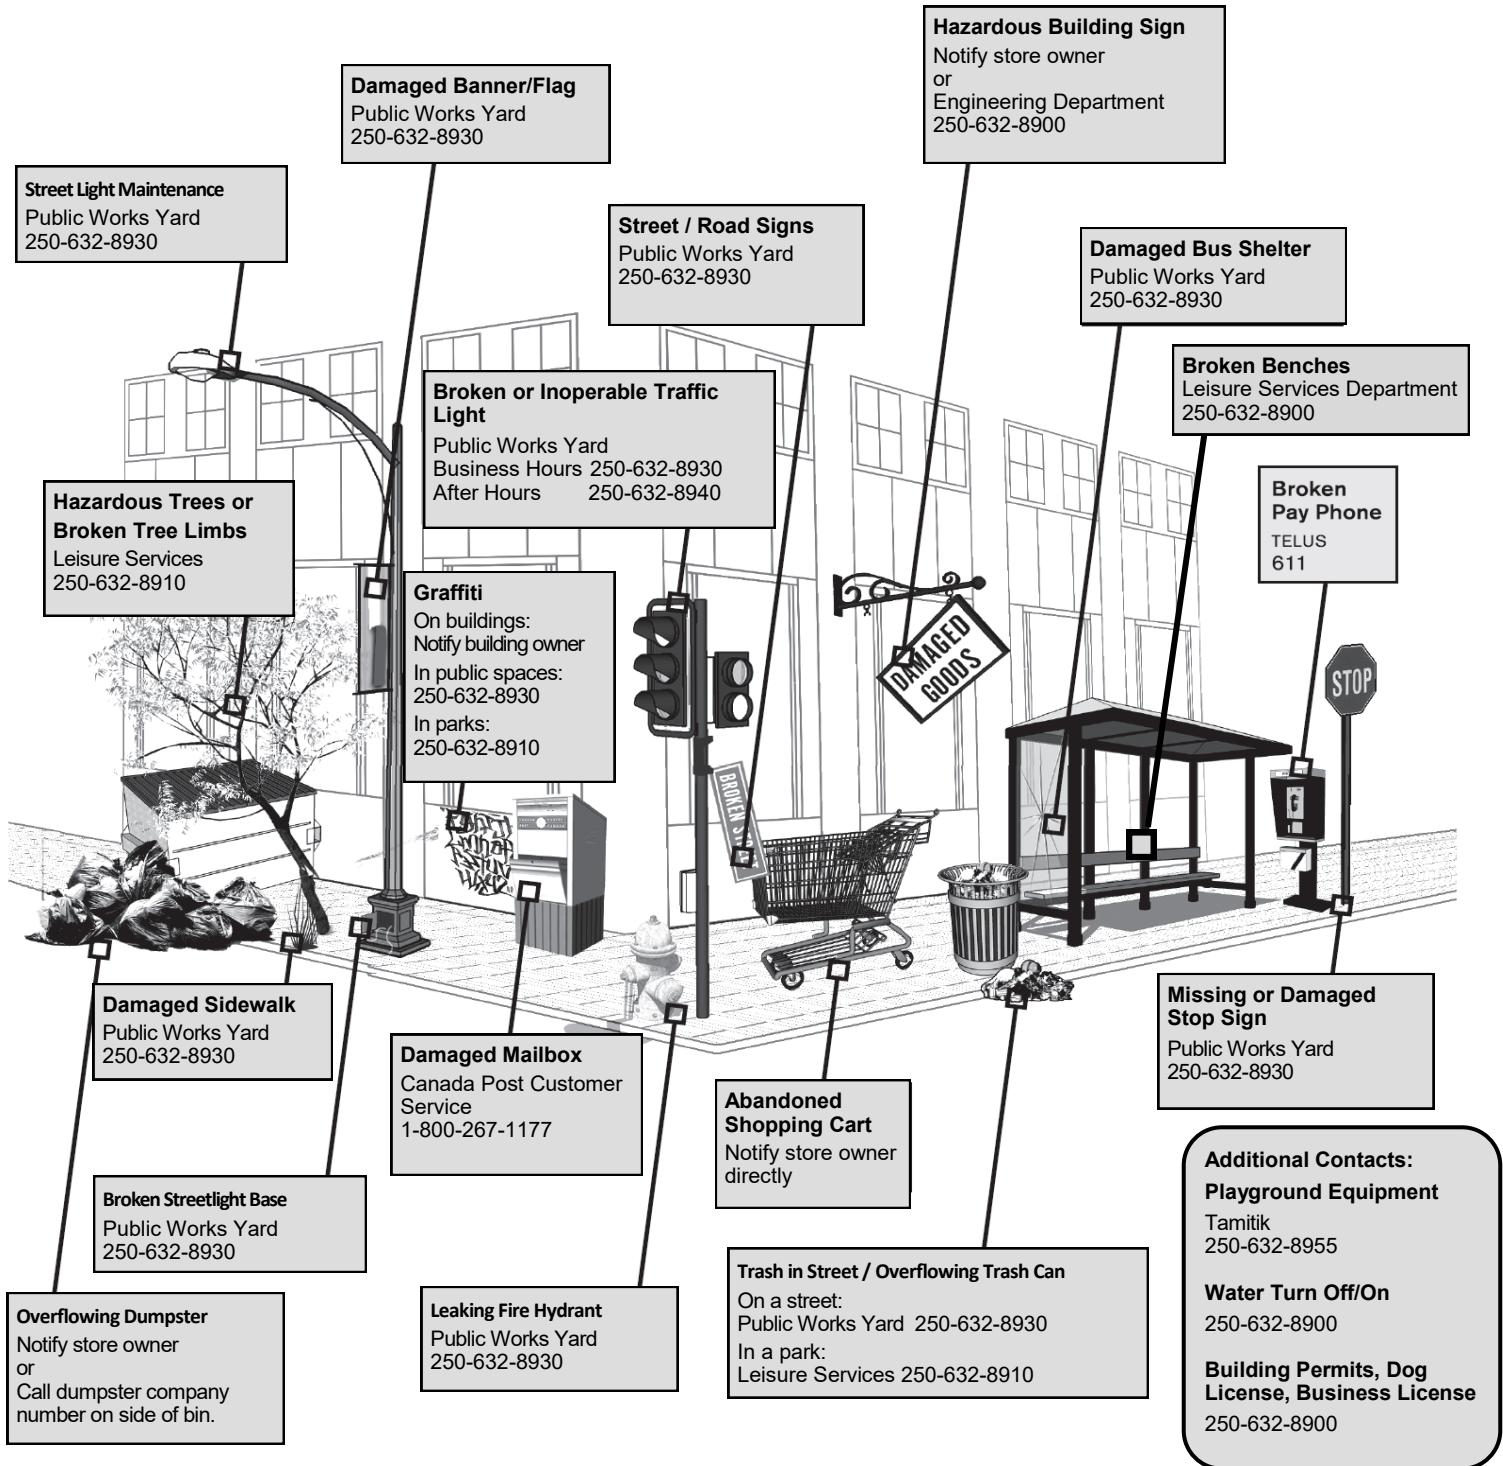

# Who Does This Stuff?

270 CITY CENTRE  
KITMIAT, BC V8C 1H7

PH: 250-632-8900  
FAX: 250-632-4995

INFO@KITIMAT.CA  
WWW.KITIMAT.CA