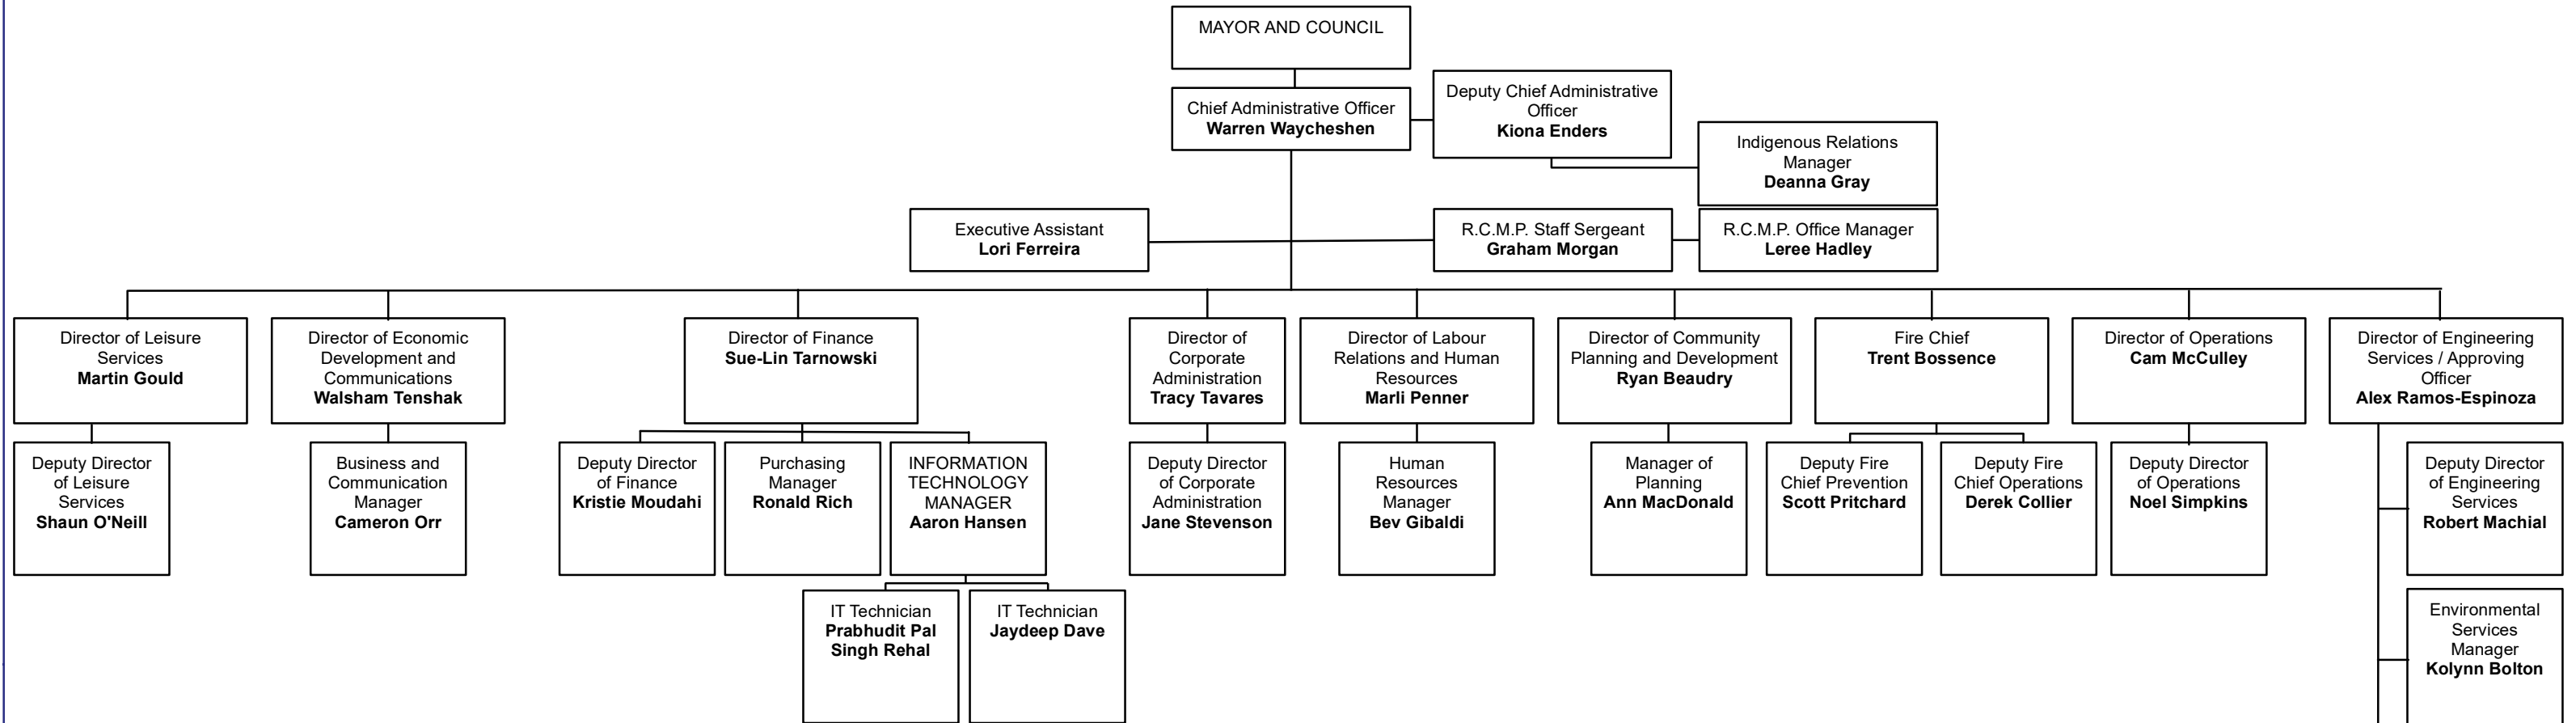

## DISTRICT OF KITIMAT ORGANIZATION CHART

TAMITIK ARENA  
KITIMAT ICE RINK  
AQUATIC CENTER  
COURTS  
FITNESS  
PROGRAMS  
PROGRAMMING & WORKSHOPS  
CAMPGROUNDS

RECREATION ADMINISTRATION  
RIVERLODGE  
GYM  
MEETING ROOMS  
ROOM BOOKINGS  
COMMUNITY PROGRAMMING  
SPORTS FIELDS  
SPECIAL EVENTS  
GRANT WRITING  
FACILITIES  
MAINTENANCE  
GARDENING & TREES

WATER & SEWERS  
BUILDING & PLANT  
MAINTENANCE  
CARPENTRY  
ELECTRICAL  
TRANSIT SHELTERS  
ROAD & WALKWAY  
MAINTENANCE  
SURFACE DRAINAGE  
SNOW CLEARING  
PARKS  
CEMETERY  
MAINTENANCE  
LITTER  
EQUIPMENT