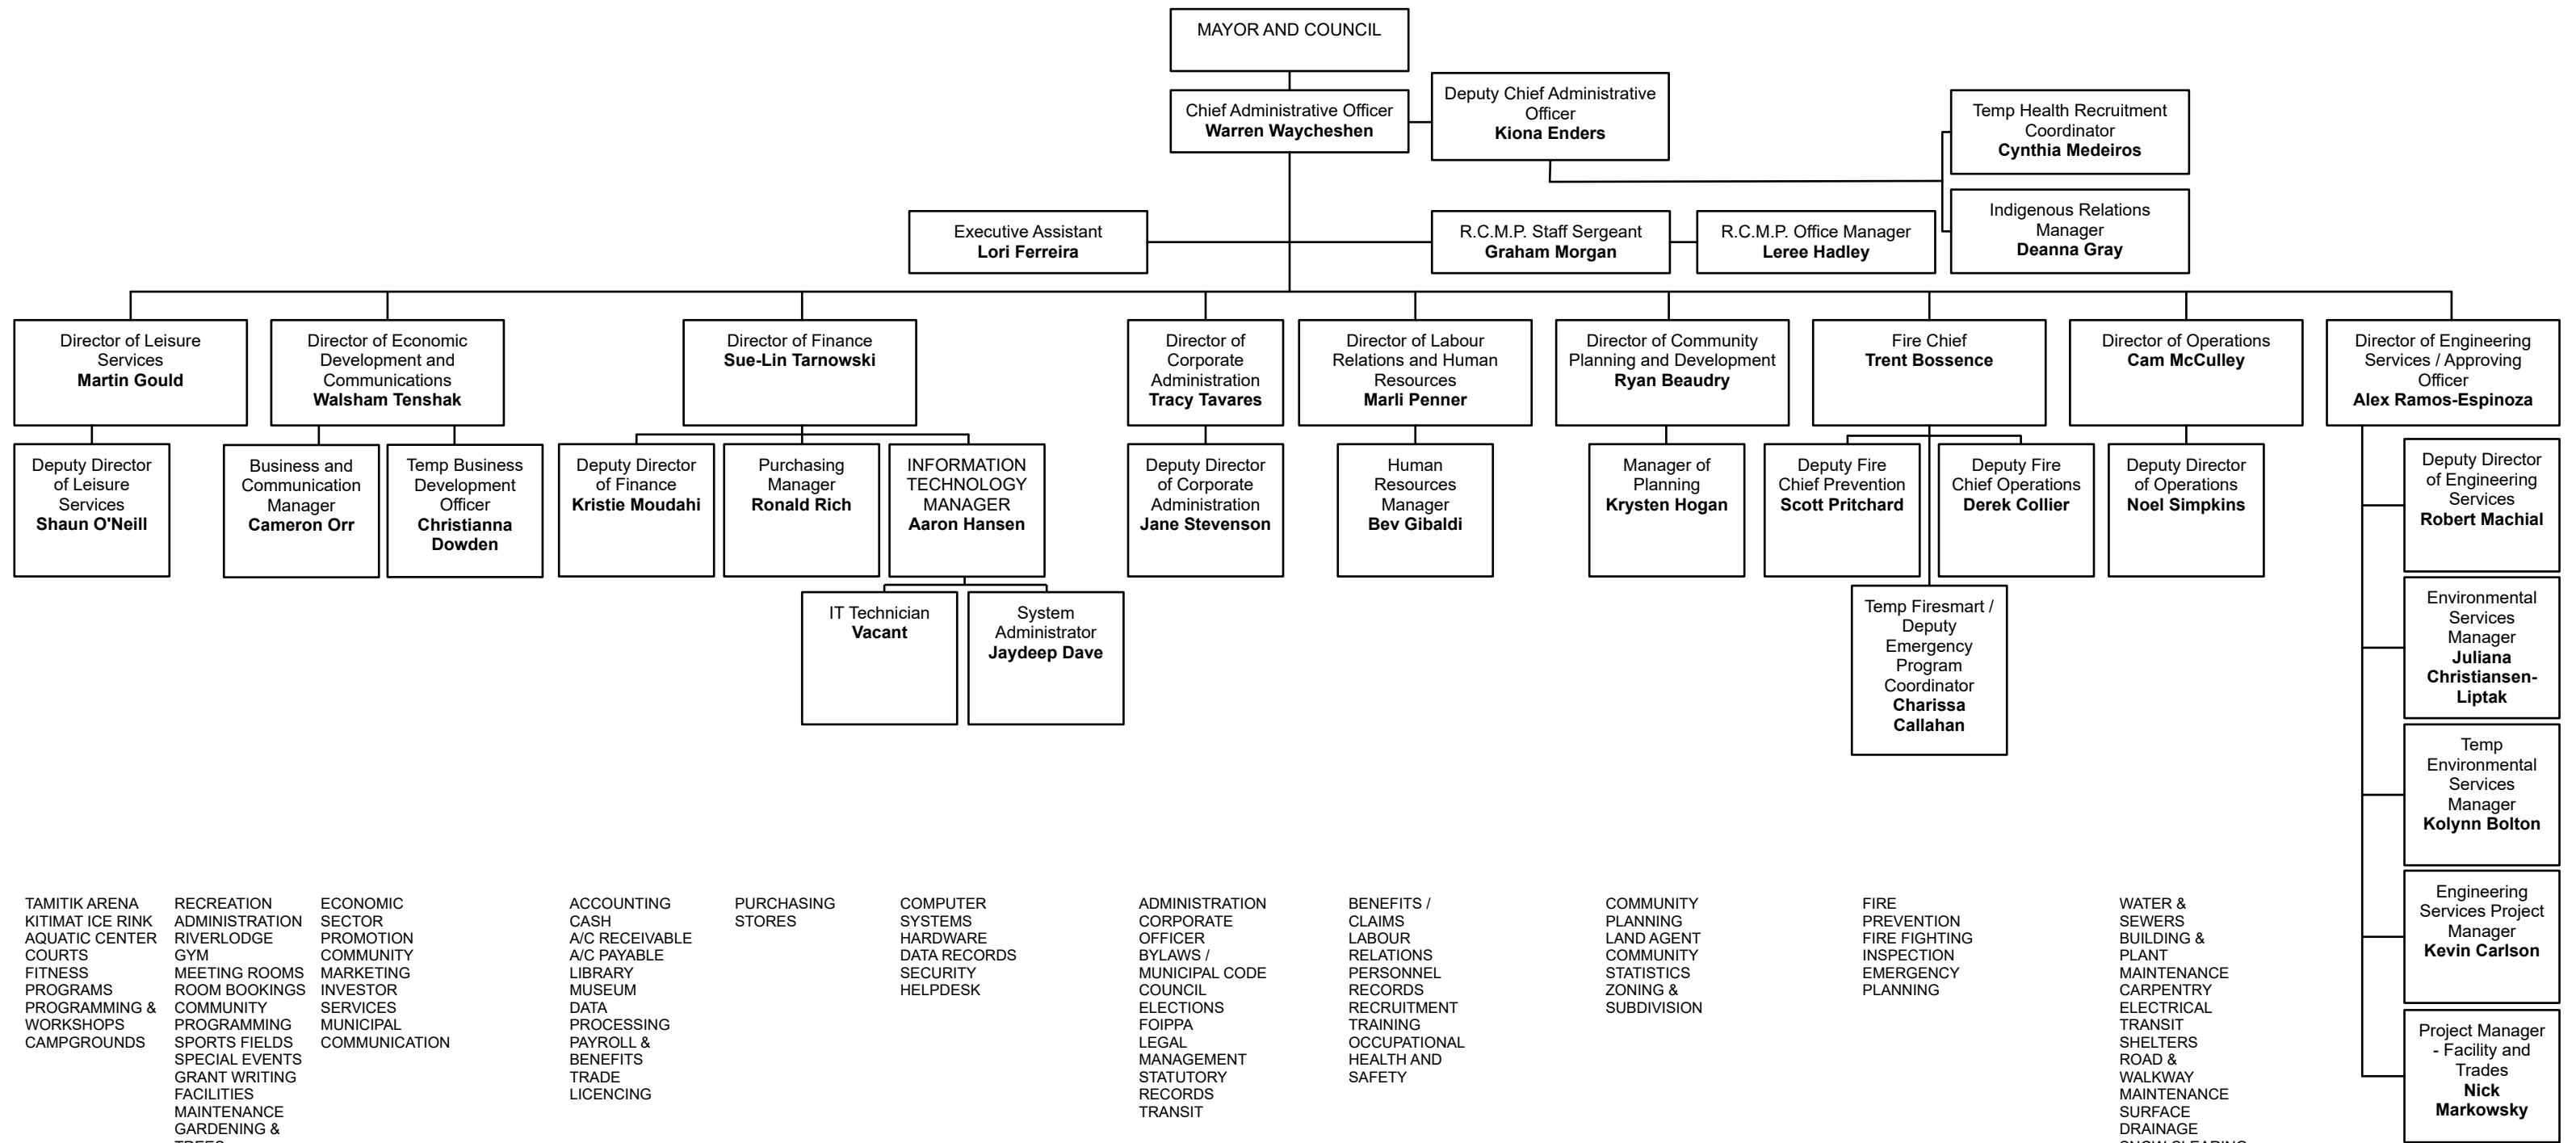

## DISTRICT OF KITIMAT ORGANIZATION CHART

TAMITIK ARENA  
KITIMAT ICE RINK  
AQUATIC CENTER  
COURTS  
FITNESS  
PROGRAMS  
PROGRAMMING & WORKSHOPS  
CAMPGROUNDS

RECREATION ADMINISTRATION  
RIVERLODGE  
GYM  
MEETING ROOMS  
ROOM BOOKINGS  
COMMUNITY PROGRAMMING  
SPORTS FIELDS  
SPECIAL EVENTS  
GRANT WRITING  
FACILITIES  
MAINTENANCE  
GARDENING & TREES

ECONOMIC SECTOR  
PROMOTION  
COMMUNITY MARKETING  
INVESTOR SERVICES  
MUNICIPAL COMMUNICATION

ACCOUNTING  
CASH  
A/C RECEIVABLE  
A/C PAYABLE  
LIBRARY  
MUSEUM  
DATA  
PROCESSING  
PAYROLL & BENEFITS  
TRADE  
LICENCING

PURCHASING STORES

COMPUTER SYSTEMS  
HARDWARE  
DATA RECORDS  
SECURITY  
HELPDESK

ADMINISTRATION  
CORPORATE OFFICER  
BYLAWS / MUNICIPAL CODE  
COUNCIL ELECTIONS  
FOIPPA  
LEGAL MANAGEMENT  
STATUTORY RECORDS  
TRANSIT

WATER & SEWERS  
BUILDING & PLANT  
MAINTENANCE  
CARPENTRY  
ELECTRICAL  
TRANSIT SHELTERS  
ROAD & WALKWAY  
MAINTENANCE  
SURFACE DRAINAGE  
SNOW CLEARING  
PARKS  
CEMETERY  
MAINTENANCE  
LITTER  
EQUIPMENT